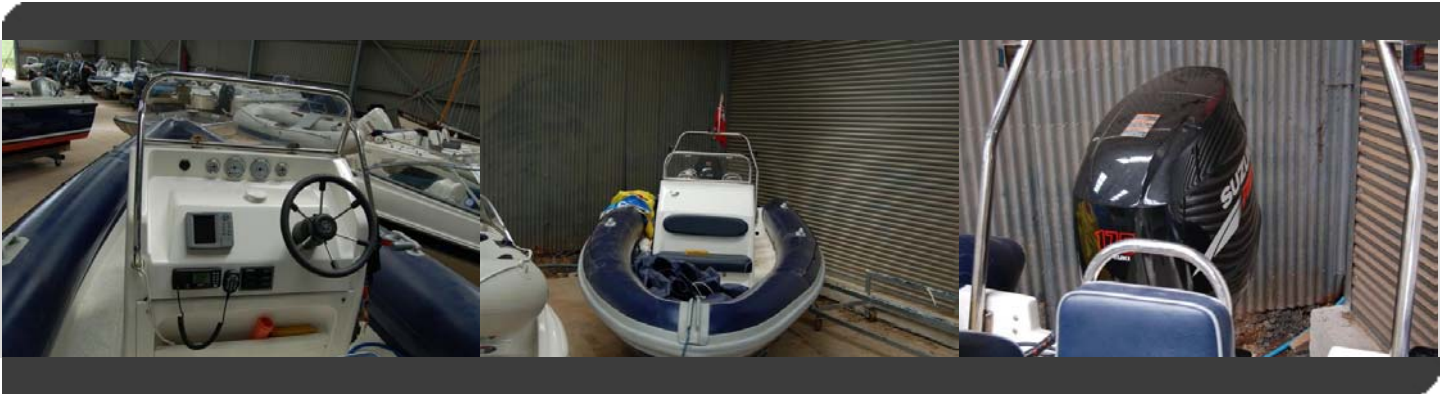

THE WOLF ROCK BOAT COMPANY

New in 2006 this well specified 750 has had very little use with the added benefit of spending its life under cover close to the water when not in use.

RIB, ENGINE & TRAILER ALL NEW 2006, Specification :-

- Hydraulic Steering
- Eaglesea chart plotter GPS & Fish Finder
- Silvia SIS FHV Dsc
- Full Instrumentation
- Stainless A Frame
- Nav Lights
- Bilge Pump
- 140 lts Fuel Tank
- Double Console with Front Seat
- 2 x Single Jockey Seats
- 2 x Double Jockey Seats
- Covers for seats & Console