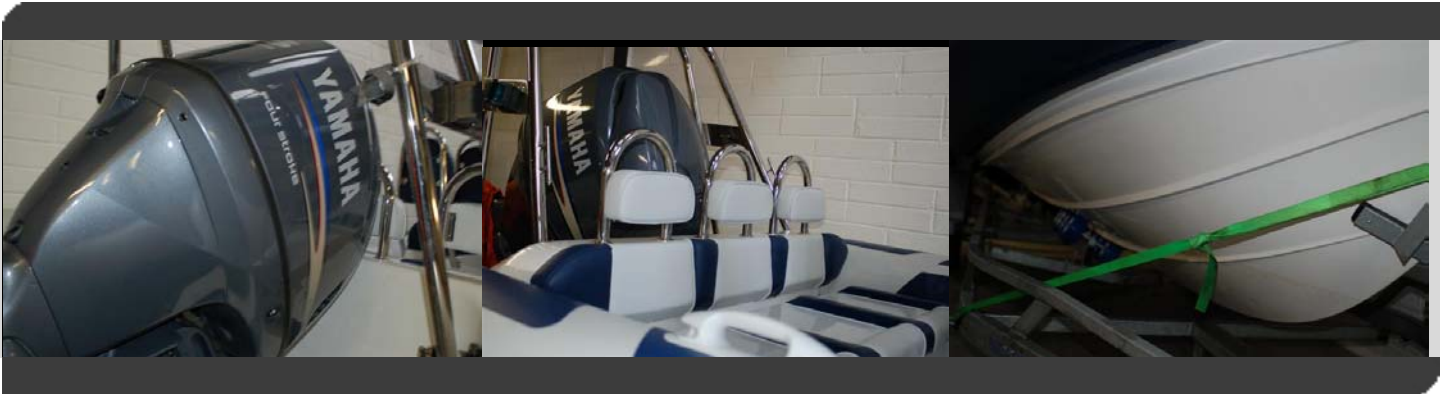

## 2009 Ribeye 6m

- 40hrs
- Yamaha F115
- 2 x Double Jockey Seat
- Sculpted Rear Seat
- Hydraulic Steering
- 3 x Individual Back Rests
- A Frame with Nav
- Garmin 550s GPS
- Icom VHF
- Silva Compass
- Mooring Cover
- Roller Trailer